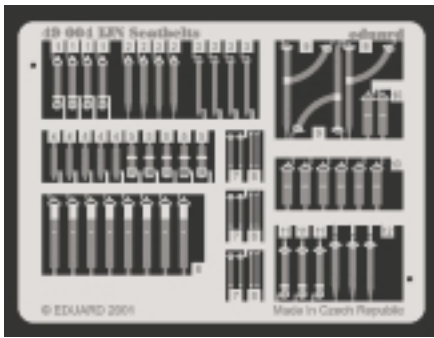

IJN Seatbelts

1/48 scale detail set • sada detailů 1/48

eduard

49 004

-  SYMETRICAL ASSEMBLY
SYMETRICKÁ MONTÁŽ
-  REMOVE
ODSTRANIT
-  BEND
OHNOUT
-  REPLACE
NAHRADIT
-  GRIND
OBROUSIT
-  OPTION
VOLBA

 ORIGINAL KIT PARTS
PŮVODNÍ DÍLY STAVEBNICE

 PHOTO-ETCHED PARTS
LEPTANÉ DÍLY

 PARTS TO BE REMOVED
DÍLY K ODSTRANĚNÍ

See your references for exact Airplane

BOMBERS

Diagram 1: Shows the seatbelt buckle (part 1) being attached to the seat base. Diagram 2: Shows the seatbelt strap (part 2) being attached to the seat backrest.

MITSUBISHI

END OF THE WAR

Diagram 3: Shows the seatbelt buckle (part 5) being attached to the seat base. Diagram 4: Shows the seatbelt strap (part 4) being attached to the seat backrest. Diagram 5: Shows the seatbelt buckle (part 5) being attached to the seat base. Diagram 10: Shows the seatbelt buckle (part 10) being attached to the seat base.