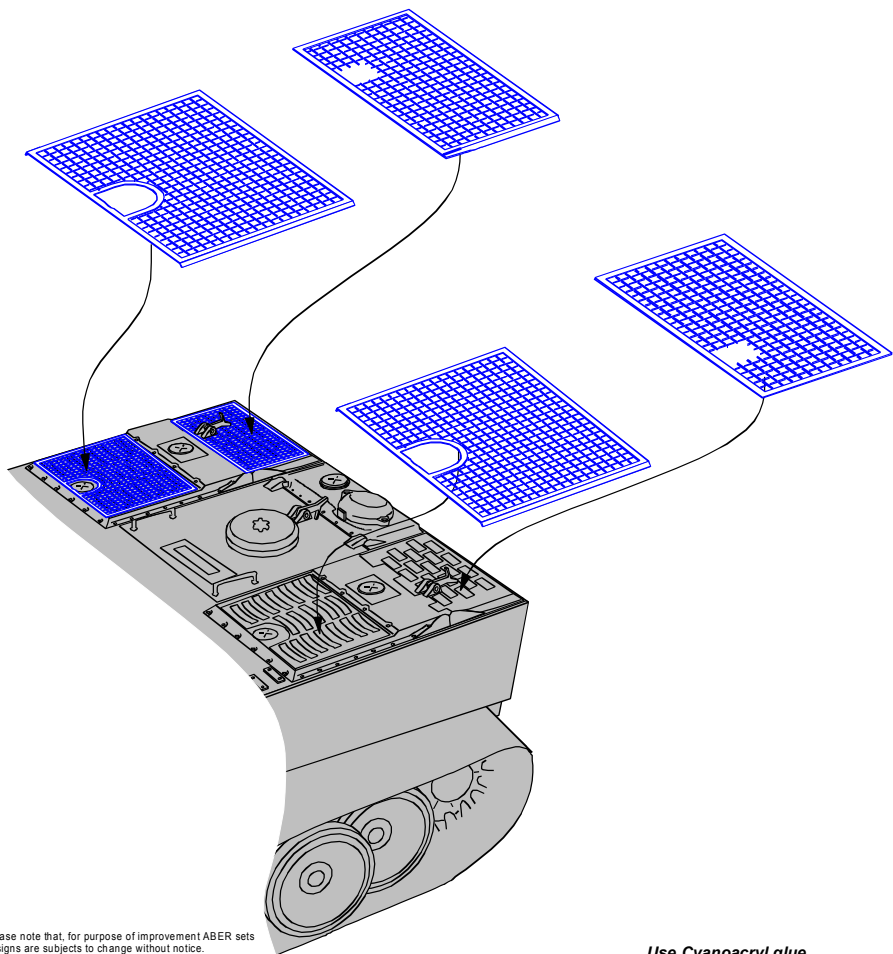

Use Cyanoacryl glue
kleić klejami cyjanoakrylowymi

Tiger 1 Grilles

(siatki)

1/35 scale update fit to Academy, Italeri, Tamiya

ABER® **35 G03**

WWW.ABER.NET.PL Made in Poland © 1996