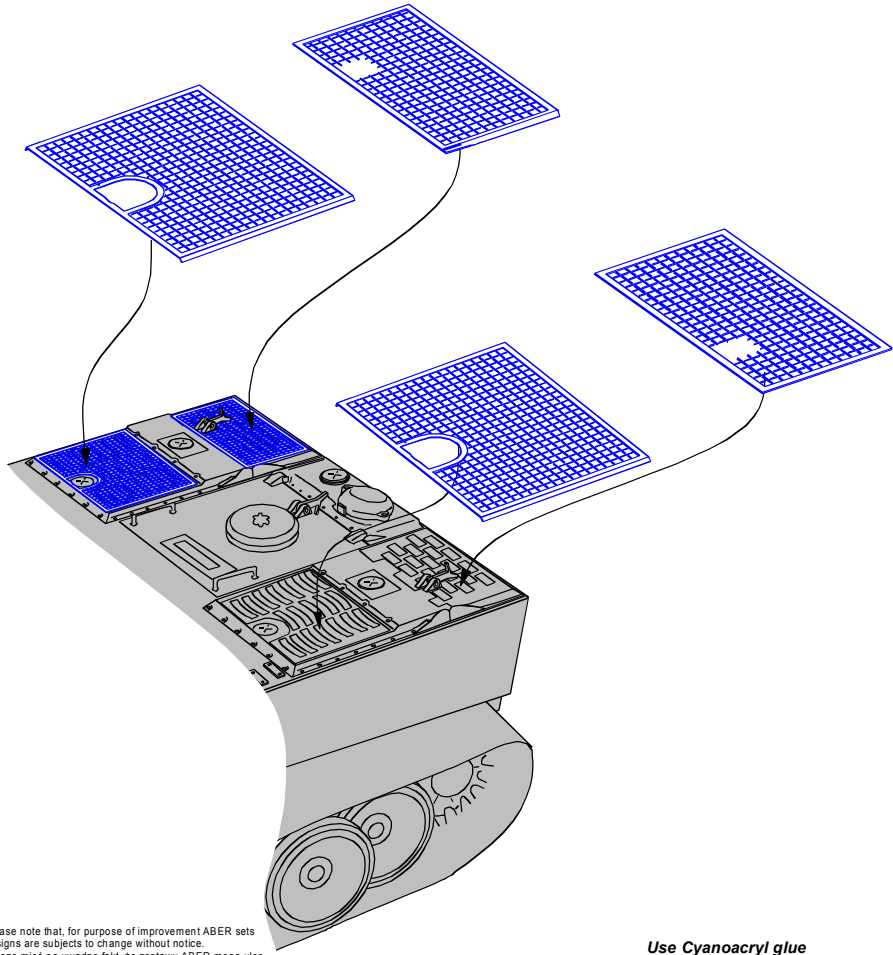

Tiger 1 Grilles

(siatki)

1/35 scale update fit to Academy, Italeri, Tamiya

ABER® **35 G03**

WWW.ABER.NET.PL Made in Poland © 1996

Use Cyanoacryl glue
kleić klejami cyjanoakrylowymi

Tiger 1 Grilles

(siatki)

1/35 scale update fit to Academy, Italeri, Tamiya

ABER® **35 G03**

WWW.ABER.NET.PL Made in Poland © 1996