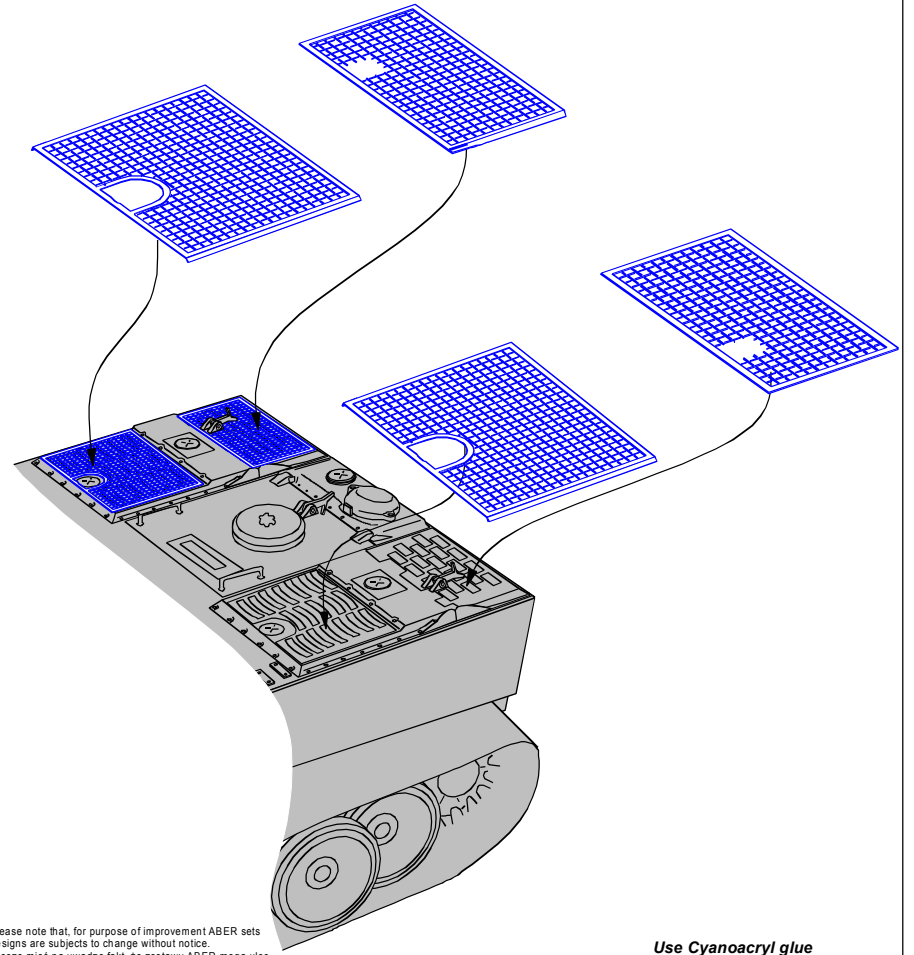

Use Cyanoacryl glue
kleić klejami cyjanoakrylowymi

Tiger 1 Grilles

(siatki)

1/35 scale update fit to Academy, Italeri, Tamiya

ABER® **35 G03**

WWW.ABER.NET.PL Made in Poland © 1996