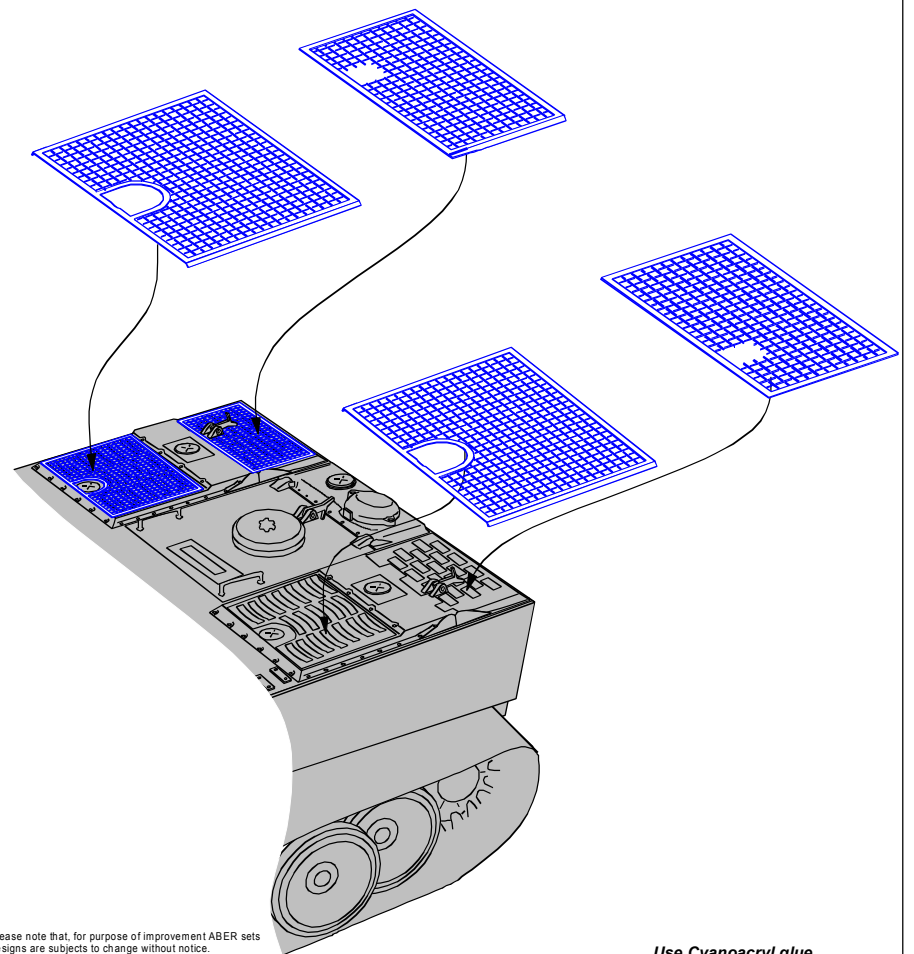

Use Cyanoacryl glue
kleić klejami cyjanoakrylowymi